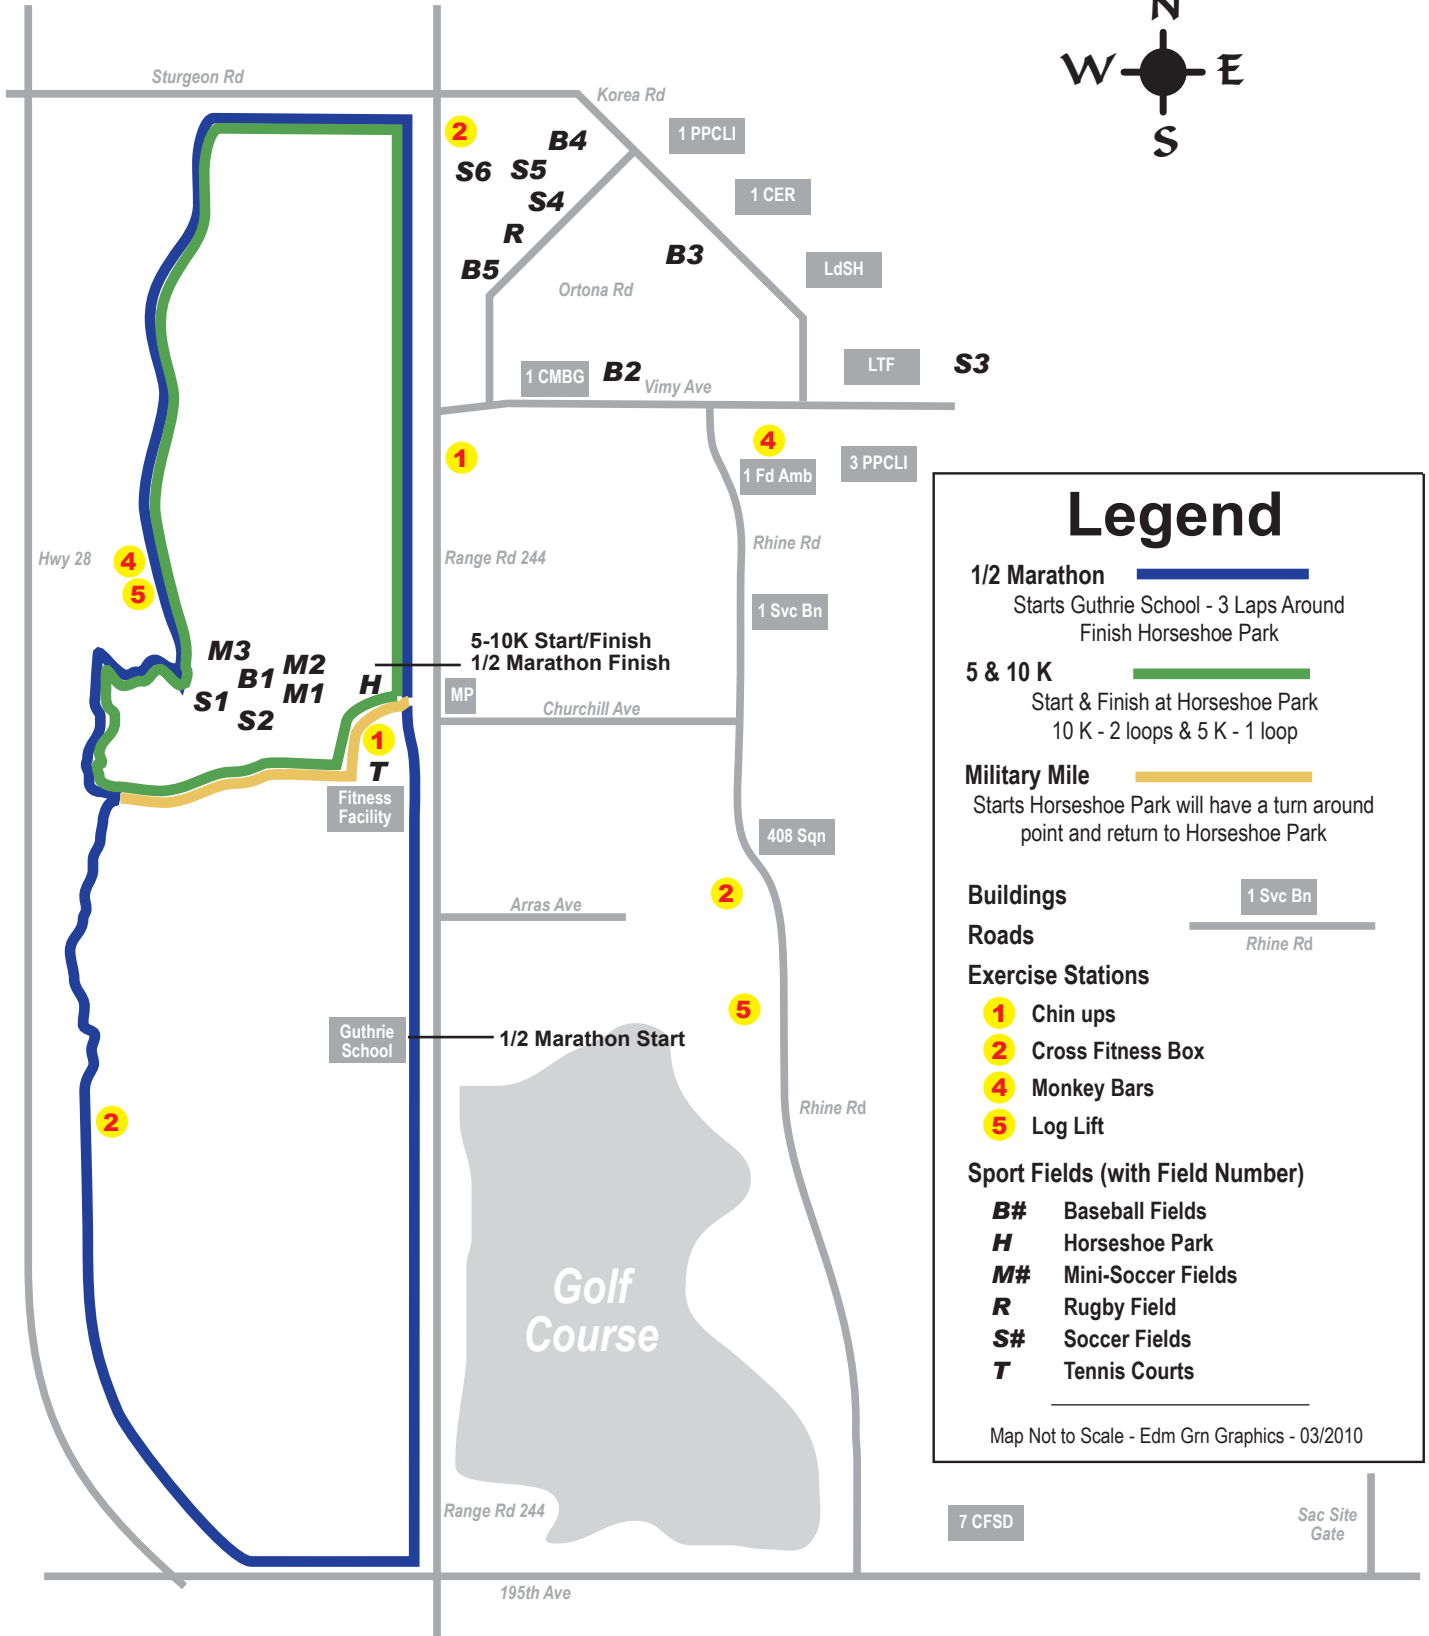

# Edmonton Garrison Loops for the Troops

## Legend

**1/2 Marathon** ———  
Starts Guthrie School - 3 Laps Around  
Finish Horseshoe Park

**5 & 10 K** ———  
Start & Finish at Horseshoe Park  
10 K - 2 loops & 5 K - 1 loop

**Military Mile** ———  
Starts Horseshoe Park will have a turn around  
point and return to Horseshoe Park

**Buildings** 1 Svc Bn

**Roads**  Rhine Rd

**Exercise Stations**

- 1 Chin ups
- 2 Cross Fitness Box
- 4 Monkey Bars
- 5 Log Lift

**Sport Fields (with Field Number)**

- B#** Baseball Fields
- H** Horseshoe Park
- M#** Mini-Soccer Fields
- R** Rugby Field
- S#** Soccer Fields
- T** Tennis Courts

Map Not to Scale - Edm Grn Graphics - 03/2010

7 CFSD

Sac Site Gate